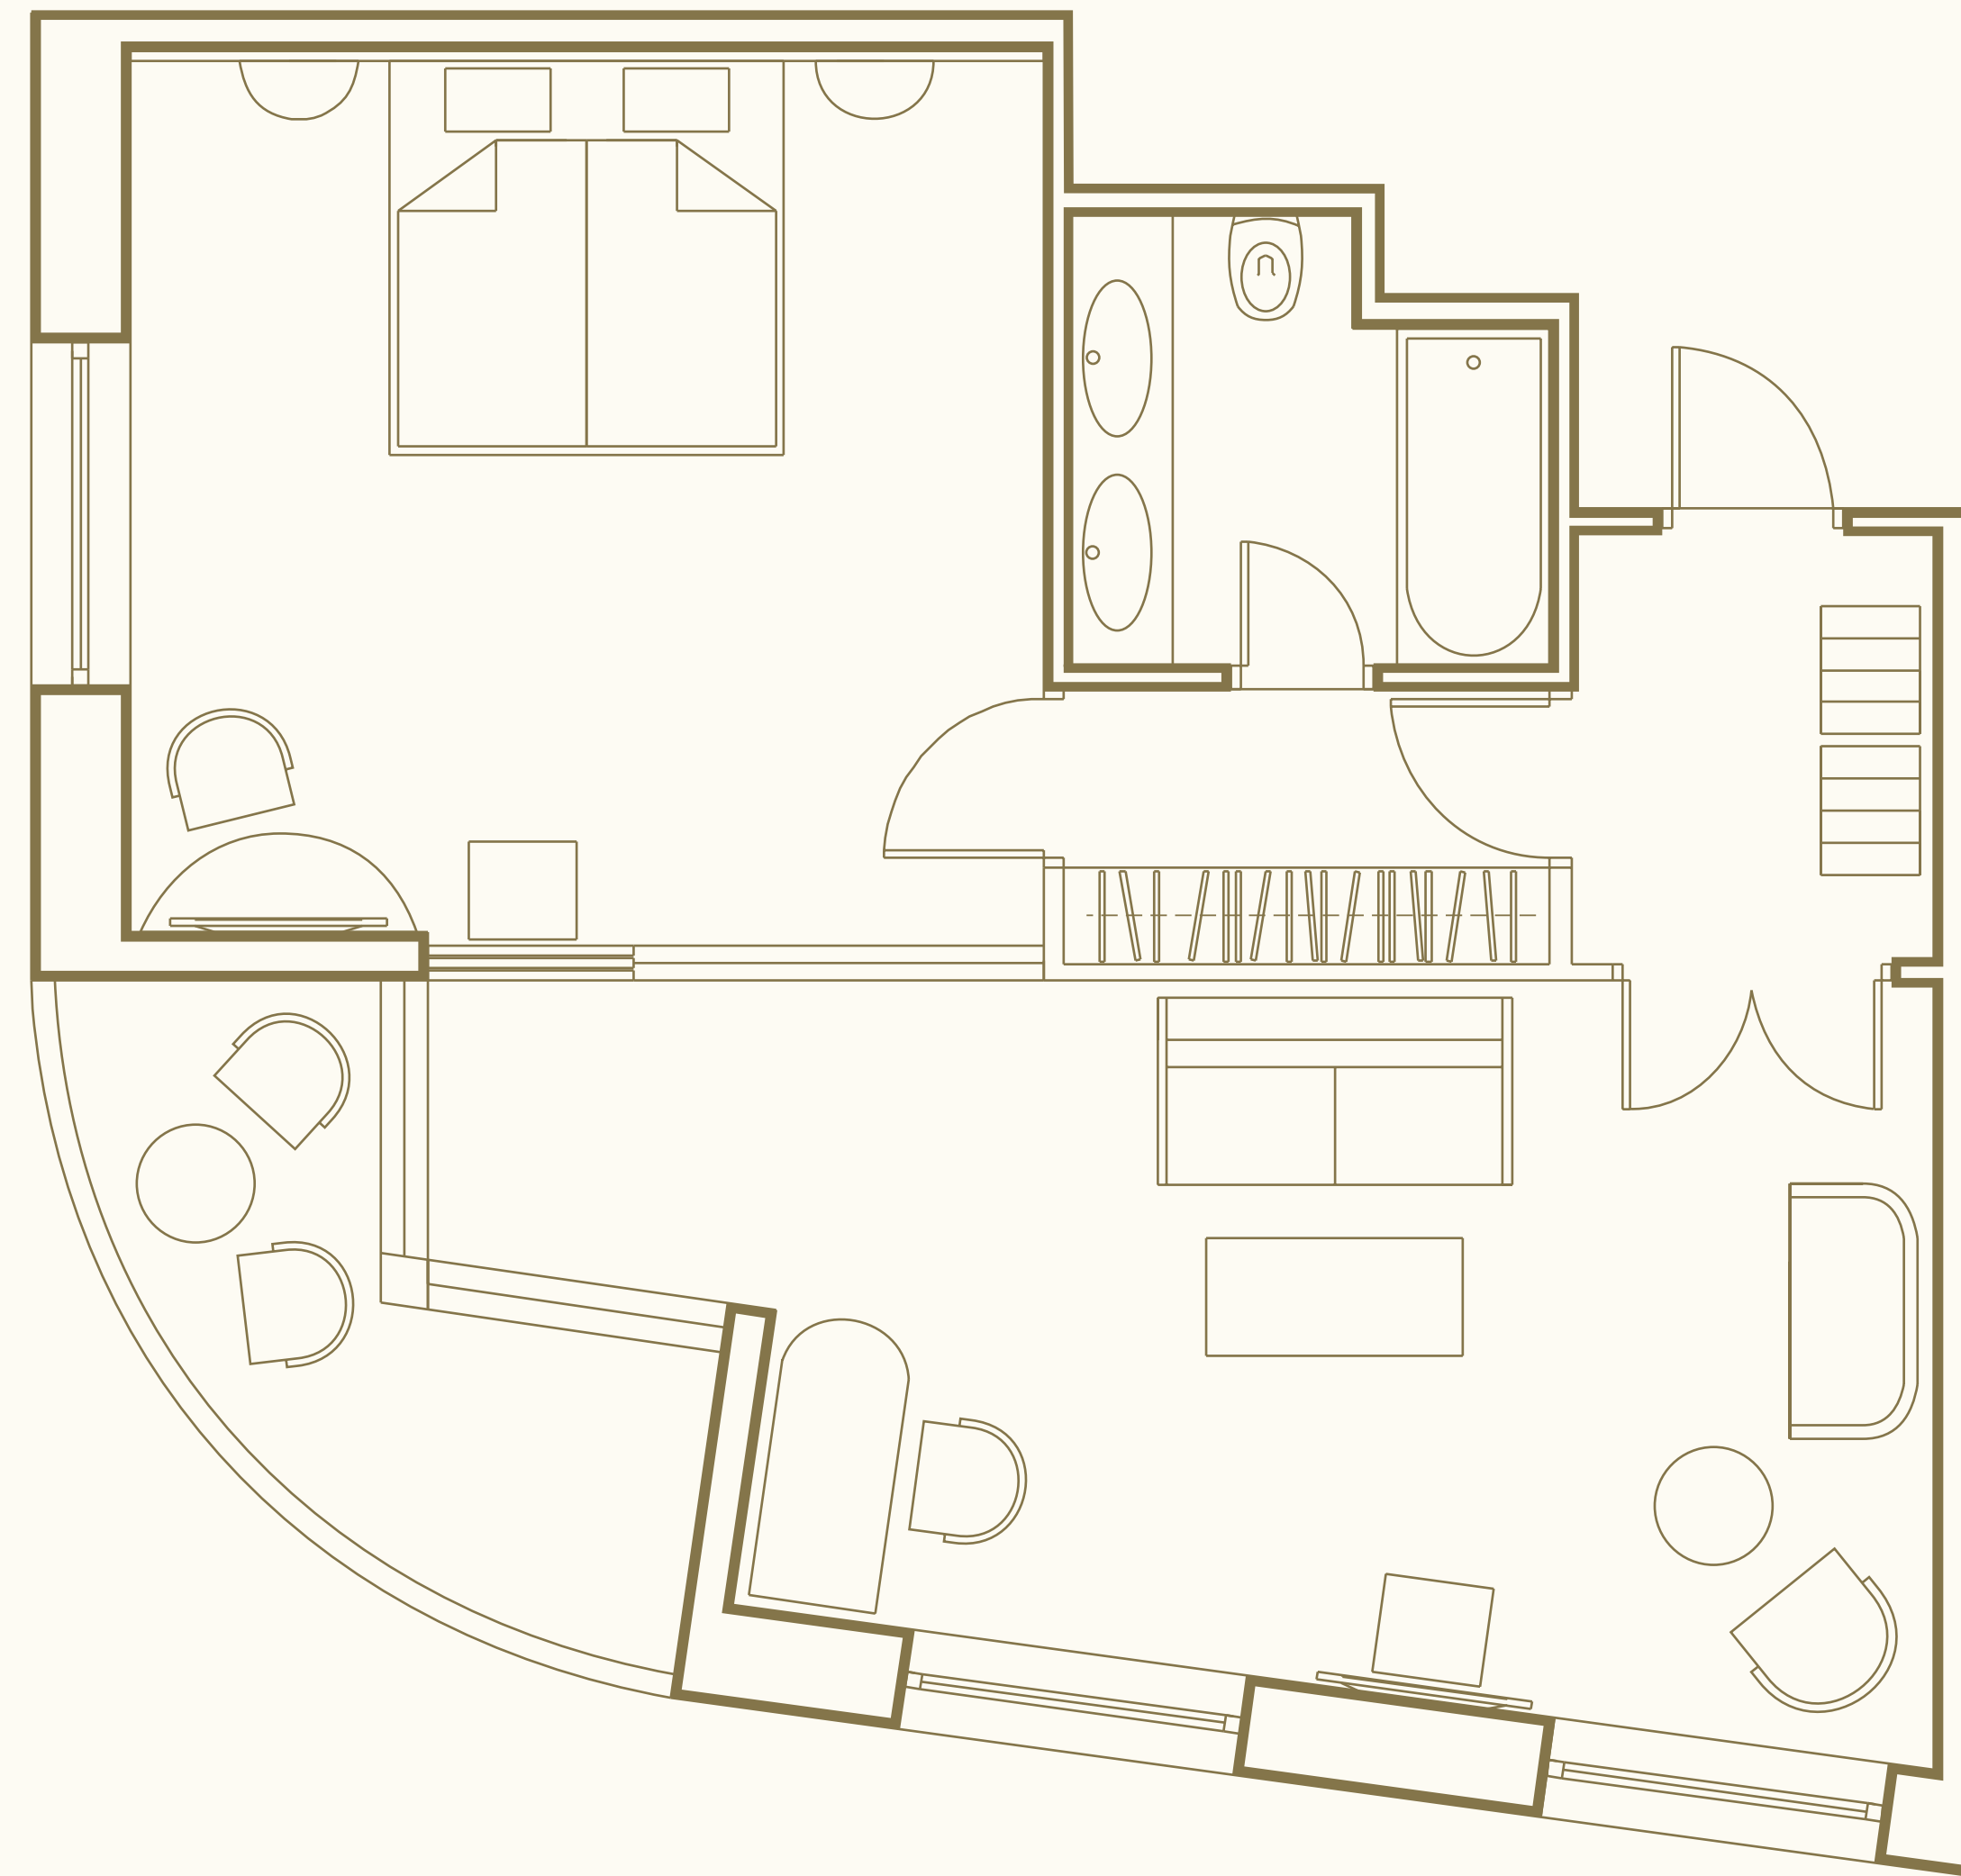

– Corner Suite with Balcony –

HOTEL SLON
LJUBLJANA